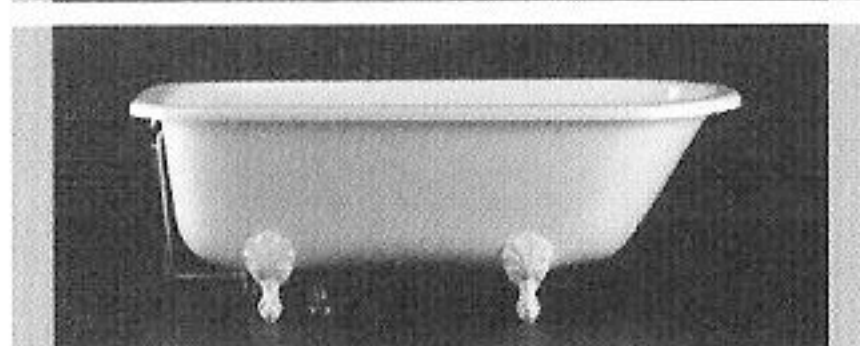

Hampshire HAM-N-SW

Length 1705mm   Water Depth 400mm
Width 780mm   Capacity 200 litres
Height 600mm   Weight Empty 50kg

Waste Kit

K16 universal overflow

Feet options - QUARRYCAST® / small Ball & Claw

White metal ☐   Brushed Nickel ☐
Polished Chrome ☐   Polished Nickel ☐
Polished Brass ☐   White QUARRYCAST® ☐