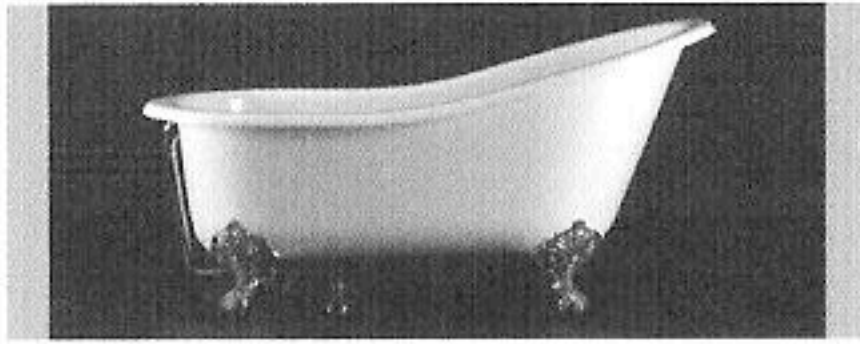

Shropshire SHR-N-SW

Length 1537mm   Water Depth 376mm
Width 750mm   Capacity 160 litres
Height 562-780mm   Weight Empty 55kg

Waste Kit

K16 universal overflow

Feet options - QUARRYCAST® / large Ball & Claw

White metal ☐   Brushed Nickel ☐
Polished Chrome ☐   Polished Nickel ☐
Polished Brass ☐   White QUARRYCAST® ☐