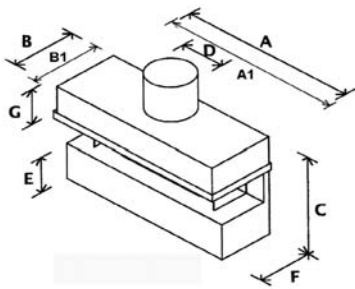

Horizon Cantilever

Specifications: Horizon Cantilever

(DIMENSIONS IN MILLIMETERS)

A	A1	B	B1	C	D	E	F	G	HEAT CAPACITY
1190	1266	440	478	695	176	175	405	250	Ambient

Measurement A1 and B1 are internal.

The gas connector is at right hand back rear.