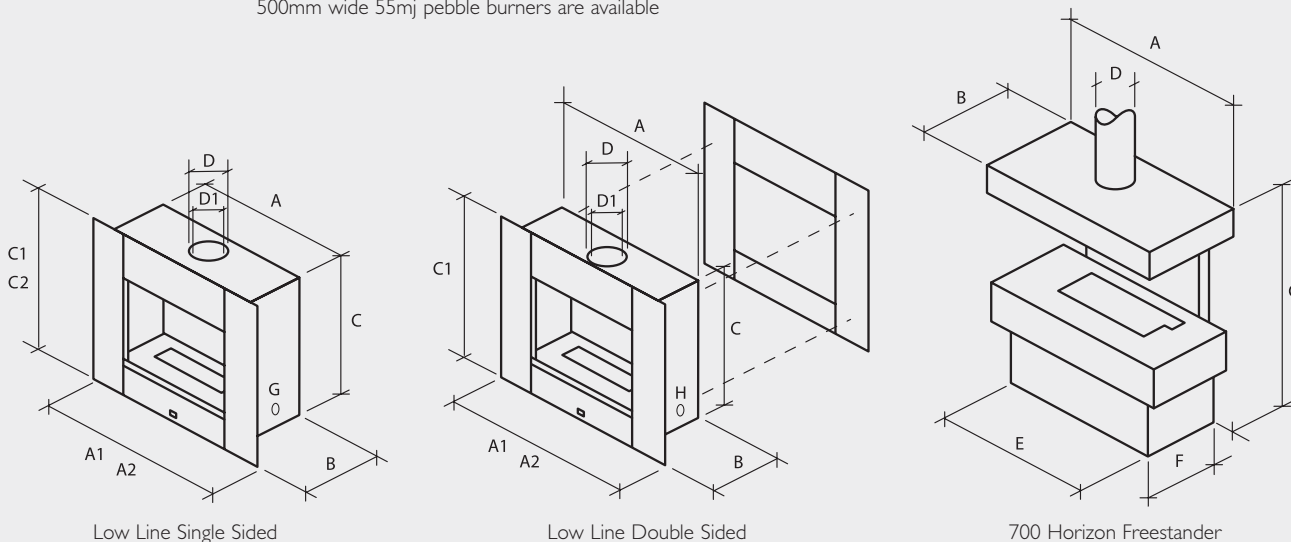

A1 = Full Facia (F)   A2 = V Facia (V)   C1 = Full Facia (F)   C2 = V Facia (V)

Low Line Single Sided   G - Indicates the Gas Connector 260mm from back of appliance and 80mm up from the base

Low Line Double Sided   H - Indicates the Gas Connector 125mm from back of appliance (with controls) and 80mm up from the base

Note: In line with our policy of continuous improvement, we reserve the right to alter specifications without notice.

Horizon Model	LOGS	PEBBLES	COAL	GAS INPUT	NG GAS	LP GAS
700 Singles Sided	YES	YES	YES	55mj	YES	YES
700 Double Sided	NO	YES	YES	55mj	YES	YES
850 & 1050 Low Line	YES	NO	YES	61mj LOGS 72mj COAL	LOGS YES COAL YES	LOGS YES COAL NO
700 Low Line Double Sided	NO	YES	YES	55mj	YES	YES
850 Low Line Double Sided	NO	NO	YES	72mj	YES	NO
1050 Low Line Double Sided	NO	NO	yes	72mj	YES	NO
700 Freestander	YES	YES	YES	55mj	YES	YES

Note: If pebbles are required for 850 models and above, single or double sided the 500mm wide 55mj pebble burners are available

Call into your nearest Jetmaster showroom

NSW 10 Martin Ave, Arncliffe

02 9597 7222

NSW 17A Lyell St, Mittagong

02 4872 2234

NSW 167 Eastern Valley Way, Castlecrag

02 9958 1777

NSW 334 Bruncker Rd, Adamstown, Newcastle

02 4952 9299

NSW 3/10 Salisbury Rd, Castle Hill

02 9680 7279

QLD 121 Brunswick St North, Fortitude Valley

07 3252 7133

NSW 2083 Castlereagh Rd, Penrith

02 4722 9099

SA 19 Marlow Rd, Keswick, Adelaide

08 8371 1222

NSW 1043B Victoria Rd, West Ryde

02 9874 3641

EMAIL sales@jetmaster.com.au

The ultimate choice in gas and wood fires visit www.jetmaster.com.au